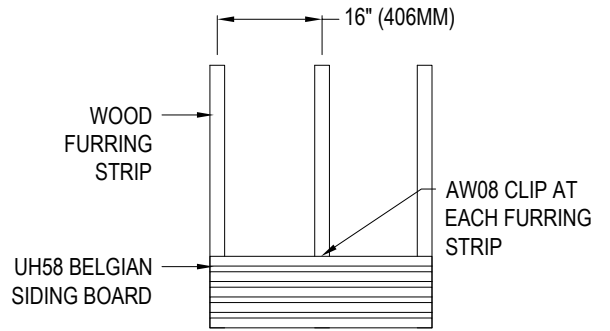

HORIZONTAL INSTALLATION ELEVATION