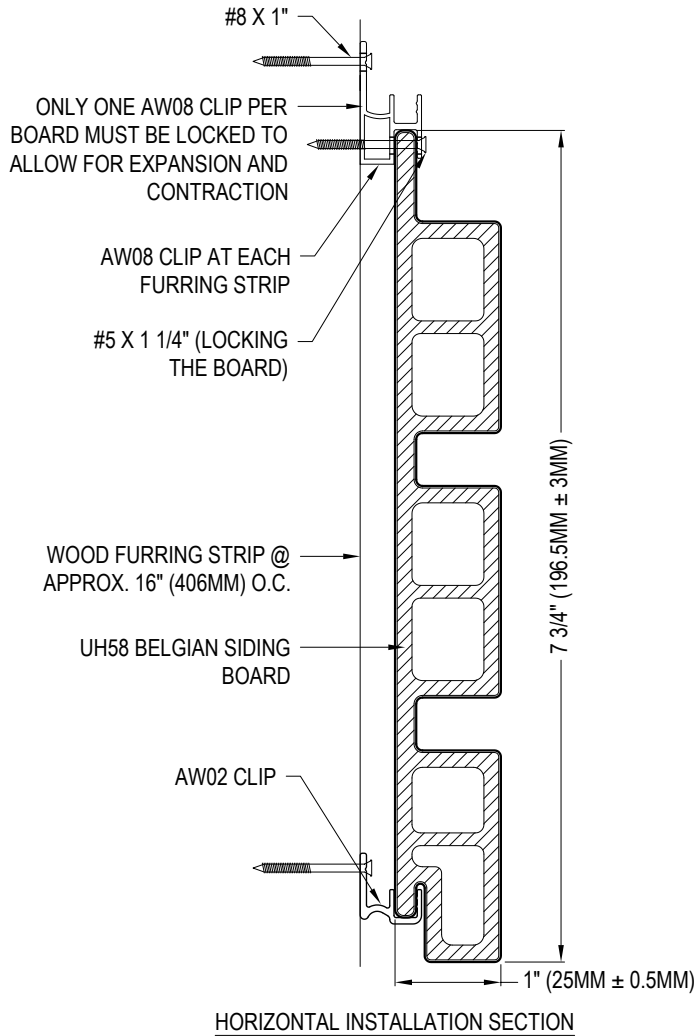

HORIZONTAL INSTALLATION ELEVATION