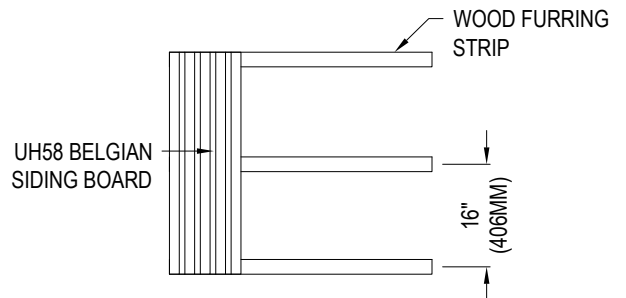

VERTICAL INSTALLATION ELEVATION